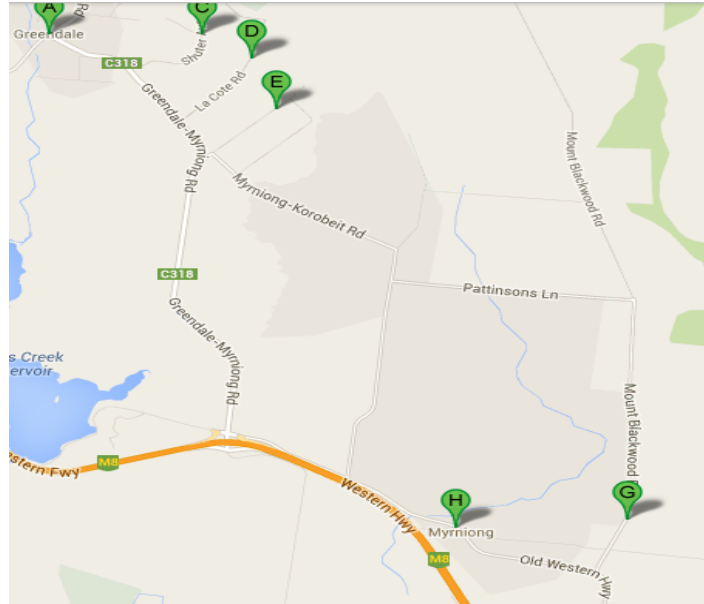

GREENDALE – MYRNIONG PRIMARY SCHOOL

ROUTE AM:

- 8:22 GREENDALE HOTEL
- 8:23 NAPOLEON STREET,
- 8:25 SHUTTER AVENUE
- 8:27 LA COTE ROAD
- 8:28 HASTINGS ROAD
- 8:31 MUIRS & KOROBEIT ROAD
- 8:34 MUIRS & MT BLACKWOOD ROAD
- 8:37 225 MT BLACKWOOD ROAD
- 8:40 ARRIVE - MYRNIONG PRIMARY SCHOOL

ROUTE PM:

- 3:35 ARRIVE MYRNIONG PRIMARY SCHOOL
- 3:40 DEPART MYRNIONG PRIMARY SCHOOL
- 3:47 MT BLACKWOOD ROAD & MUIRS ROAD
- 3:49 MUIRS & KOROBEIT ROAD
- 3:53 HASTINGS ROAD
- 3:55 LA COTE RD
- 3:57 SHUTTER AVENUE
- 3:58 NAPOLEON STREET
- 4:00 GREENDALE HOTEL

BLACKWOOD – MYRNIONG PRIMARY SCHOOL

ROUTE AM

- 8:15 BLACKWOOD CENTRE
- 8:21 MOUNT BLACKWOOD ROAD
- 8:22 COWANS DRIVE
- 8:25 DALES CREEK AVENUE
- 8:40 ARRIVE MYRNIONG PRIMARY SCHOOL

ROUTE PM

- 3:35 ARRIVE MYRNIONG PRIMARY SCHOOL
- 3:40 DEPART MYRNIONG P.S
- 3:55 DALES CREEK AVENUE
- 3:58 COWANS DRIVE
- 3:59 MY BLACKWOOD ROAD
- 4:06 CANN STREET
- 4:08 COBB & CO. TEA ROOMS
- 4:10 BLACKWOOD CENTRE