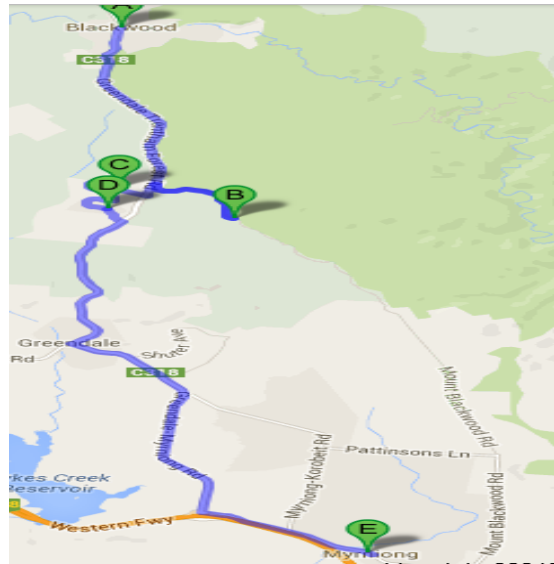

GREENDALE – MYRNIONG PRIMARY SCHOOL

ROUTE AM:

- 8:22 GREENDALE HOTEL
- 8:23 NAPOLEON STREET,
- 8:25 SHUTTER AVENUE
- 8:27 LA COTE ROAD
- 8:28 HASTINGS ROAD
- 8:31 MUIRS & KOROBEIT ROAD
- 8:34 MUIRS & MT BLACKWOOD ROAD
- 8:37 225 MT BLACKWOOD ROAD
- 8:40 ARRIVE - MYRNIONG PRIMARY SCHOOL

ROUTE PM:

- 3:35 ARRIVE MYRNIONG PRIMARY SCHOOL
- 3:40 DEPART MYRNIONG PRIMARY SCHOOL
- 3:47 MT BLACKWOOD ROAD & MUIRS ROAD
- 3:49 MUIRS & KOROBEIT ROAD
- 3:53 HASTINGS ROAD
- 3:55 LA COTE RD
- 3:57 SHUTTER AVENUE
- 3:58 NAPOLEON STREET
- 4:00 GREENDALE HOTEL

BLACKWOOD – MYRNIONG PRIMARY SCHOOL

ROUTE AM

- 8:15 BLACKWOOD CENTRE
- 8:21 MOUNT BLACKWOOD ROAD
- 8:22 COWANS DRIVE
- 8:25 DALES CREEK AVENUE
- 8:40 ARRIVE MYRNIONG PRIMARY SCHOOL

ROUTE PM

- 3:35 ARRIVE MYRNIONG PRIMARY SCHOOL
- 3:40 DEPART MYRNIONG P.S
- 3:55 DALES CREEK AVENUE
- 3:58 COWANS DRIVE
- 3:59 MY BLACKWOOD ROAD
- 4:06 CANN STREET
- 4:08 COBB & CO. TEA ROOMS
- 4:10 BLACKWOOD CENTRE