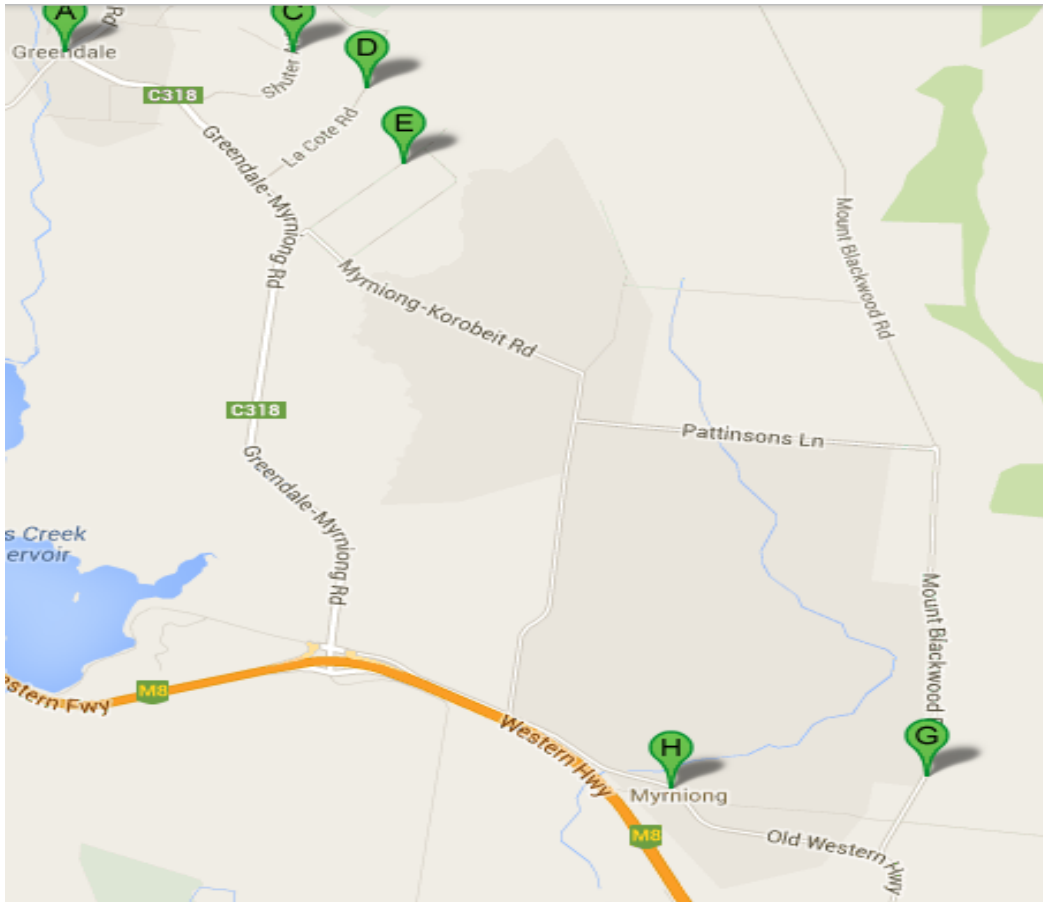

**GREENDALE – MYRNIONG PRIMARY SCHOOL - Driver**

**ROUTE AM:**

- 8:22 GREENDALE HOTEL
- 8:23 NAPOLEON STREET,
- 8:25 SHUTTER AVENUE
- 8:27 LA COTE ROAD
- 8:28 HASTINGS ROAD
- 8:31 MUIRS & KOROBEIT ROAD
- 8:34 MUIRS & MT BLACKWOOD ROAD
- 8:40 ARRIVE - MYRNIONG PRIMARY SCHOOL

**ROUTE PM:**

- 3:20 ARRIVE MYRNIONG PRIMARY SCHOOL
- 3:25 DEPART MYRNIONG PRIMARY SCHOOL
- 3:32 MT BLACKWOOD ROAD & MUIRS ROAD
- 3:34 MUIRS & KOROBEIT ROAD
- 3:38 HASTINGS ROAD
- 3:40 LA COTE RD
- 3:42 SHUTTER AVENUE
- 3:43 NAPOLEON STREET
- 3:45 GREENDALE HOTEL

**BLACKWOOD – MYRNIONG PRIMARY SCHOOL - Driver**

**ROUTE AM**

- 8:15 BLACKWOOD CENTRE
- 8:21 MOUNT BLACKWOOD ROAD
- 8:22 COWANS DRIVE
- 8:25 DALES CREEK AVENUE
- 8:40 ARRIVE MYRNIONG PRIMARY SCHOOL

**ROUTE PM**

- 3:20 ARRIVE MYRNIONG PRIMARY SCHOOL
- 3:25 DEPART MYRNIONG P.S
- 3:40 DALES CREEK AVENUE
- 3:43 COWANS DRIVE
- 3:44 MY BLACKWOOD RAOD
- 3:51 CANN STREET
- 3:53 COBB & CO. TEA ROOMS
- 3:55 BLACKWOOD CENTRE