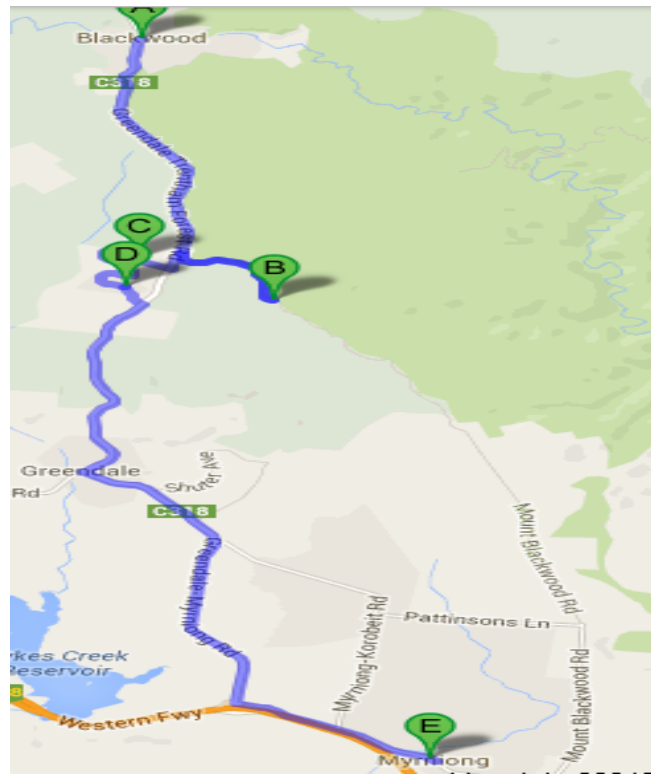

**GREENDALE – MYRNIONG PRIMARY SCHOOL - Driver**

**ROUTE AM:**

- 8:22 GREENDALE HOTEL
- 8:23 NAPOLEON STREET,
- 8:25 SHUTTER AVENUE
- 8:27 LA COTE ROAD
- 8:28 HASTINGS ROAD
- 8:31 MUIRS & KOROBEIT ROAD
- 8:34 MUIRS & MT BLACKWOOD ROAD
- 8:40 ARRIVE - MYRNIONG PRIMARY SCHOOL

**ROUTE PM:**

- 3:20 ARRIVE MYRNIONG PRIMARY SCHOOL
- 3:25 DEPART MYRNIONG PRIMARY SCHOOL
- 3:32 MT BLACKWOOD ROAD & MUIRS ROAD
- 3:34 MUIRS & KOROBEIT ROAD
- 3:38 HASTINGS ROAD
- 3:40 LA COTE RD
- 3:42 SHUTTER AVENUE
- 3:43 NAPOLEON STREET
- 3:45 GREENDALE HOTEL

**BLACKWOOD – MYRNIONG PRIMARY SCHOOL - Driver**

**ROUTE AM**

- 8:15 BLACKWOOD CENTRE
- 8:21 MOUNT BLACKWOOD ROAD
- 8:22 COWANS DRIVE
- 8:25 DALES CREEK AVENUE
- 8:40 ARRIVE MYRNIONG PRIMARY SCHOOL

**ROUTE PM**

- 3:20 ARRIVE MYRNIONG PRIMARY SCHOOL
- 3:25 DEPART MYRNIONG P.S
- 3:40 DALES CREEK AVENUE
- 3:43 COWANS DRIVE
- 3:44 MY BLACKWOOD RAOD
- 3:51 CANN STREET
- 3:53 COBB & CO. TEA ROOMS
- 3:55 BLACKWOOD CENTRE